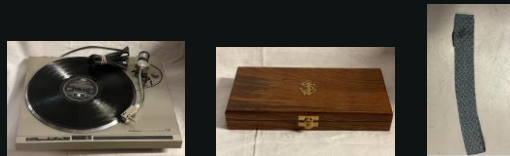

AEG

Props for colour:

Unexpected items:

Vintage pieces for personality:

AEG

Props for colour:

Unexpected items:

Vintage pieces for personality:

Unexpected items:

Add pieces that are subtle but interesting when you realize they are there. For example this bird and also abstract statue.

Vintage pieces for personality:

Add small details that shows some personality to the person that lives in the apartment. Here a few items that are pieces that could have been collected on trips or been inherited.