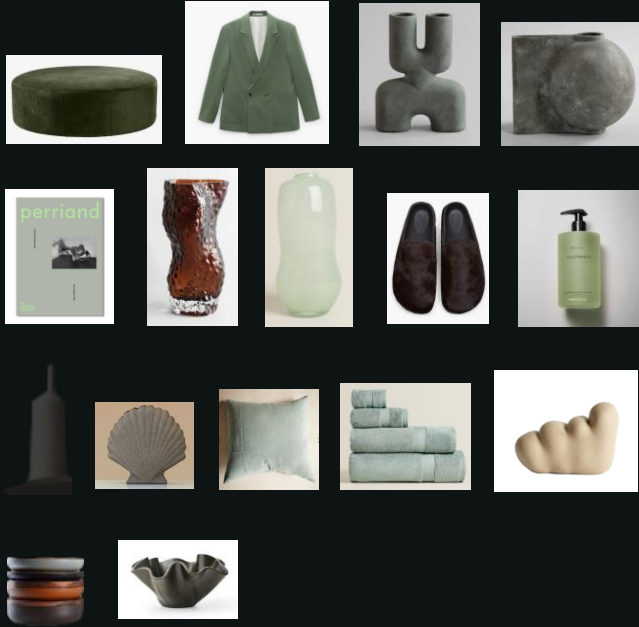

AEG

Props for colour:

Unexpected items:

Vintage pieces for personality:

AEG

Props for colour:

Unexpected items:

Vintage pieces for personality:

Unexpected items:

Add pieces that are subtle but interesting when you realize they are there. For example this bird and also abstract statue.

Vintage pieces for personality:

Add small details that shows some personality to the person that lives in the apartment. Here a few items that are pieces that could have been collected on trips or been inherited.

AEG

Props for colour:

Vintage pieces for personality:

AEG